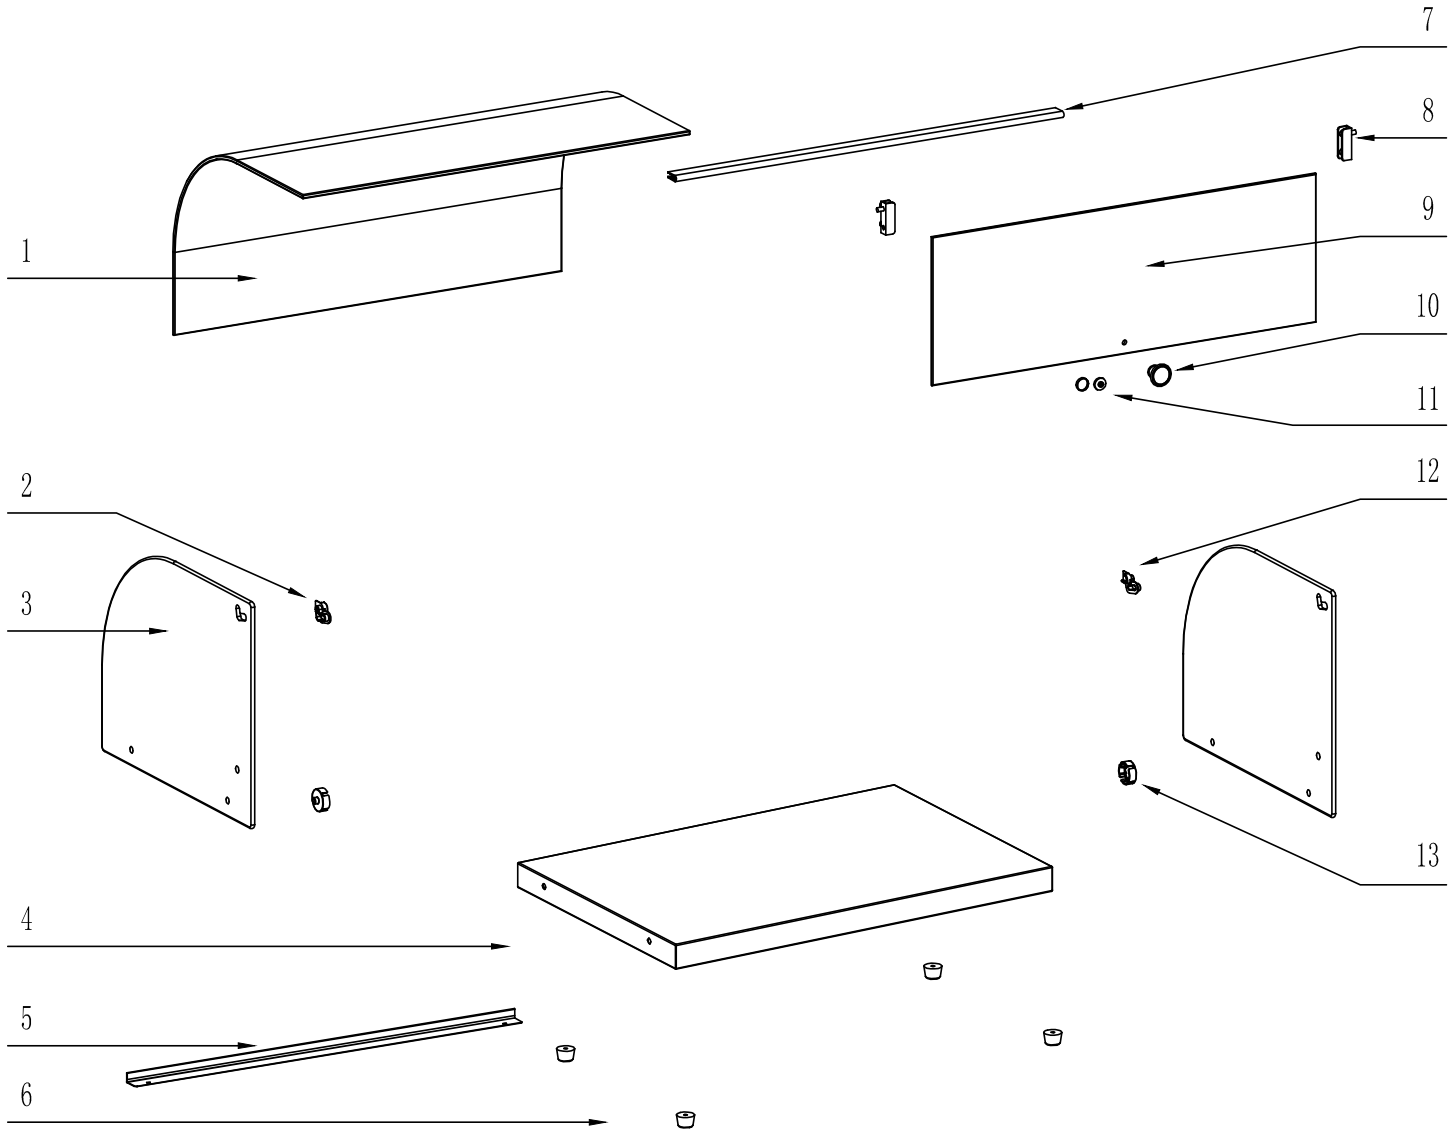

Parts Breakdown

Item 44370

Parts Breakdown

Item 44370

Item No.	Description	Position	Item No.	Description	Position	Item No.	Description	Position
78072	Curved Glass for RTZ-25L	1	60211	Rubber Feet for RTZ-25L	6	78034	Nail for Glass for RTZ-25L	11
78134	Left Top Bushing for RTZ-25L	2	60751	Glass Bracket for RTZ-25L	7	60752	Right Top Bushing for RTZ-25L	12
67721	Side Glass for RTZ-25L	3	78036	Door Hinge for RTZ-25L	8	78138	Lower Bushing for RTZ-25L	13
67722	Grill for RTZ-25L	4	67724	Door Glass for RTZ-25L	9			
67723	Baseboard Hanger for RTZ-25L	5	78035	Handle for RTZ-25L	10			